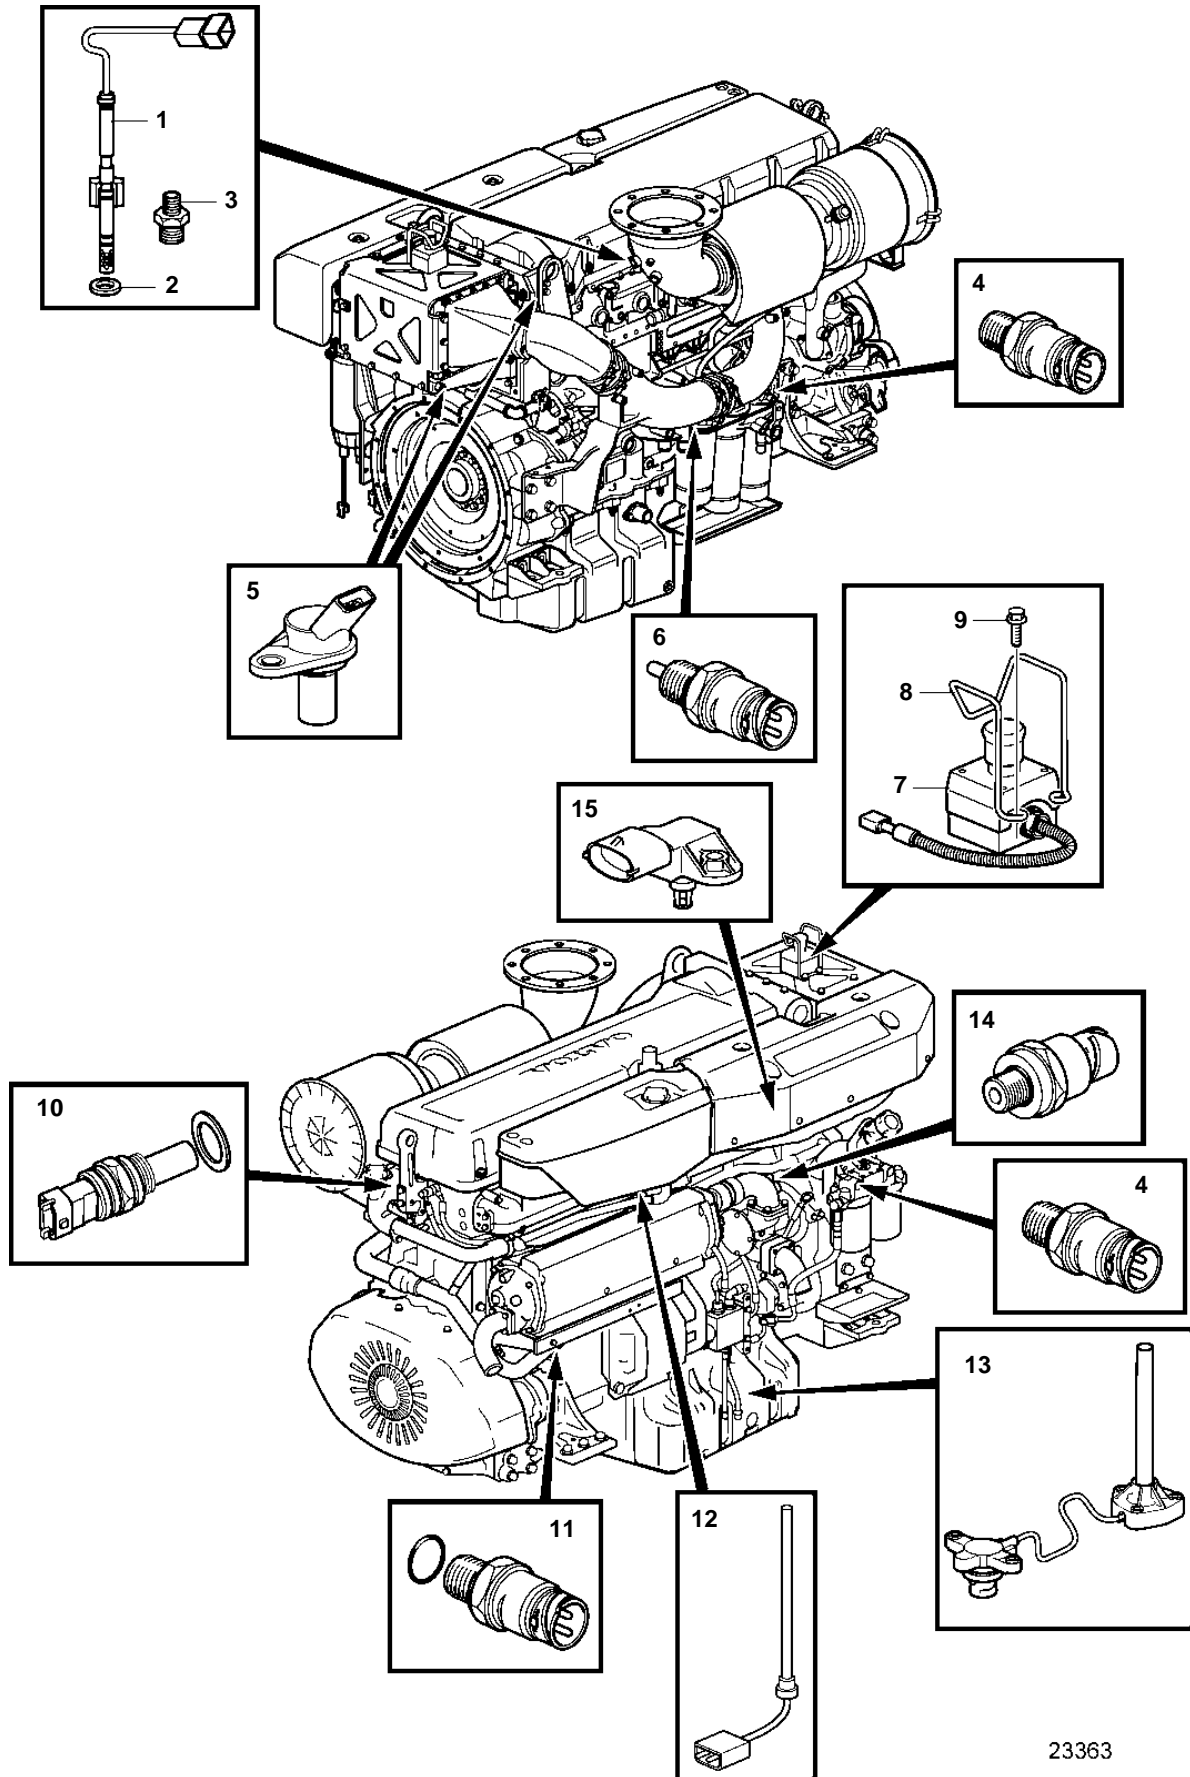

D16C-A MG

23363

D16C-A MG

REF	PART NO.	QTY	DESCRIPTION	NOTES
1	874330	1	Temperature sensor, exhaust temp	
2	947626	1	Gasket	
3	874318	1	Fitting	
4	20796740	1	Pressure sensor, oil pressure	Replaced by 20898038
	20886108	1	Pressure sensor, fuel/oil pressure	Replaced by 20898038
	20898038	1	Pressure sensor	
5	20513343	2	Sensor, Timing	
6	874673	1	Pressure switch, piston cooling	Replaced by 21202753.
	21202753	1	Pressure switch	
7	3588180	1	Stop button	
8	3838198	1	Protecting brace	
9	946440	2	Flange screw	
10	20513340	1	Sensor, fresh water	
11	20796744	1	Pressure sensor, crankhouse	
12	3588990	1	Level sensor, expansion tank	
13	24424110	1	Sensor, oil level	Replaced by 21042447
	21042447	1	Oil level sensor	
14	874329	1	Sensor, sea water pump	Replaced by 3808805.
	3808805	1	Pressure sensor	
15	20524936	1	Pressure sensor, charge pressure/temperature	